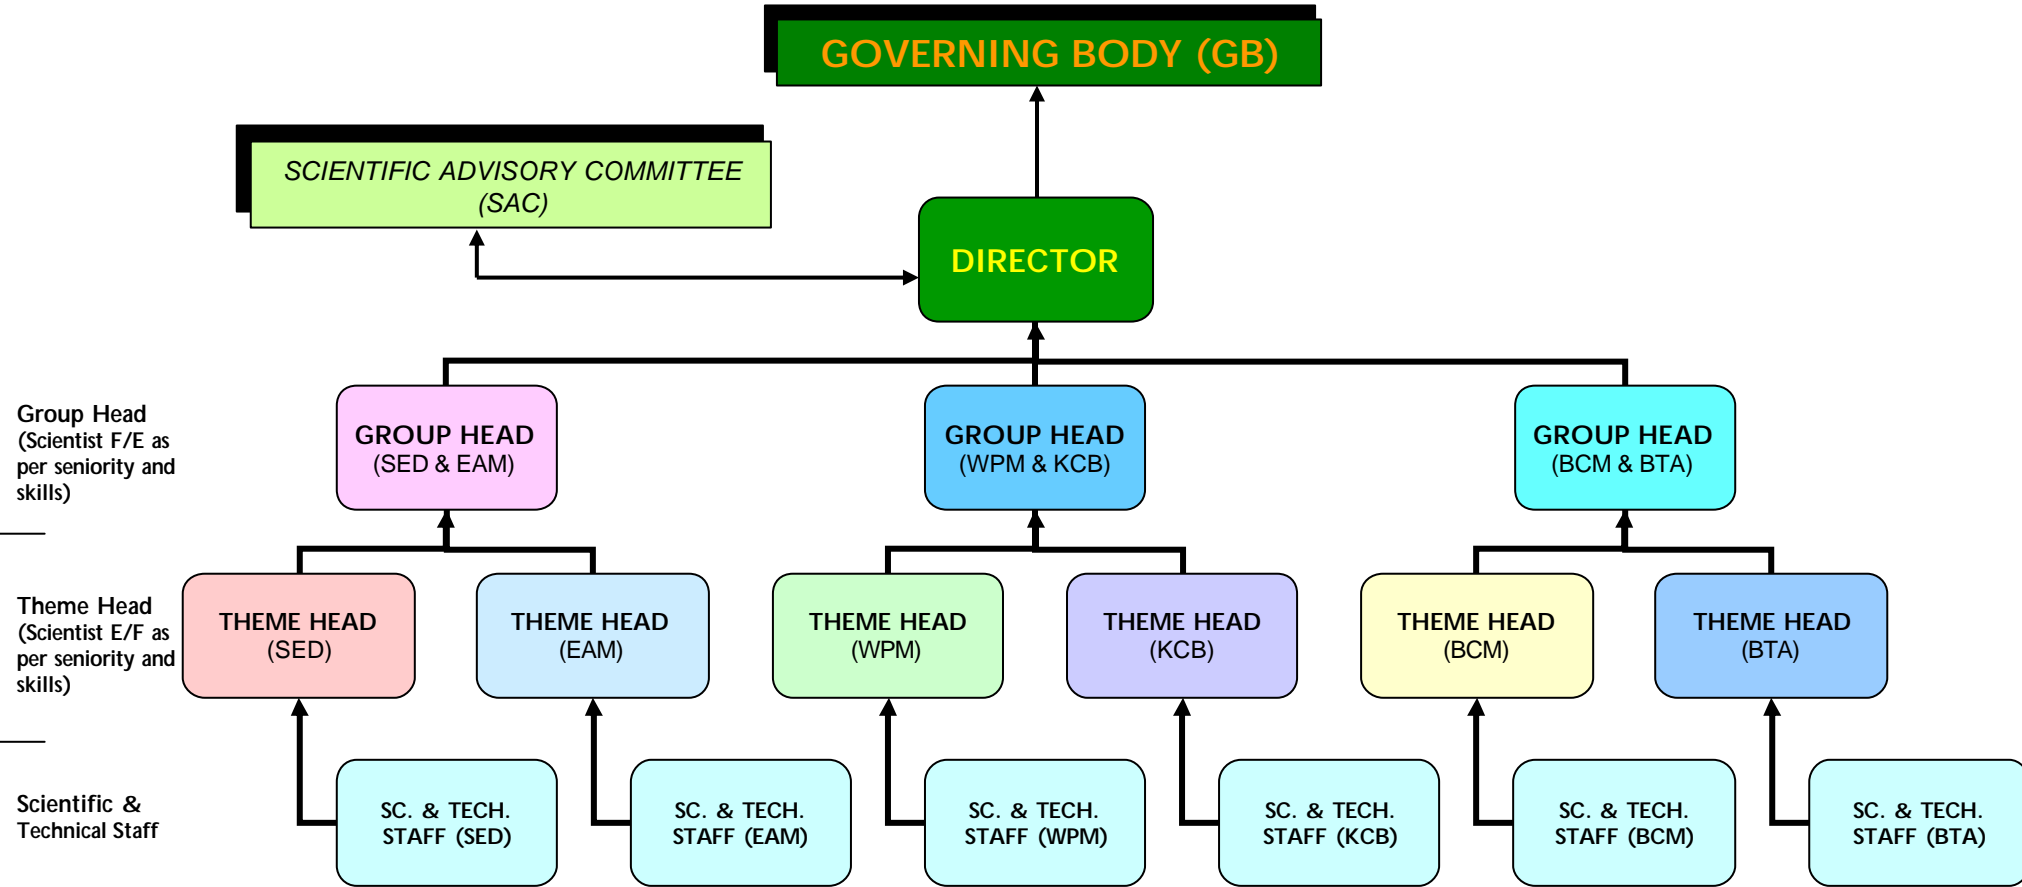

GBPIHED (RESEARCH & DEVELOPMENT ACTIVITIES) ORGANISATIONAL CHART

SED: Socio Economic Development
WPM: Watershed Process and Management
BCM: Biodiversity Conservation

EAM: Environmental Assessment and Management
KCB: Knowledge Product & Capacity Building
BTA: Biotechnological Applications